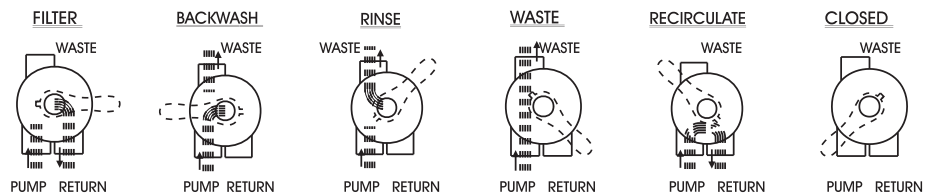

Effective Dirt Removal

Uses specially graded filter media as the permanent media to trap dirt and debris from pool water.

Continuous Automatic Filtration

Water flows through the media bed, capturing particles and returning clean water to the pool in a continuous cycle.

Easy Backwashing

Reverse flow backwashes the media, flushing trapped dirt out via the waste line for efficient cleaning.

Rinse Cycle

After backwashing, rinsing settles the media and clears remaining debris before resuming normal filtration.

Multiport Valve

Dimensions