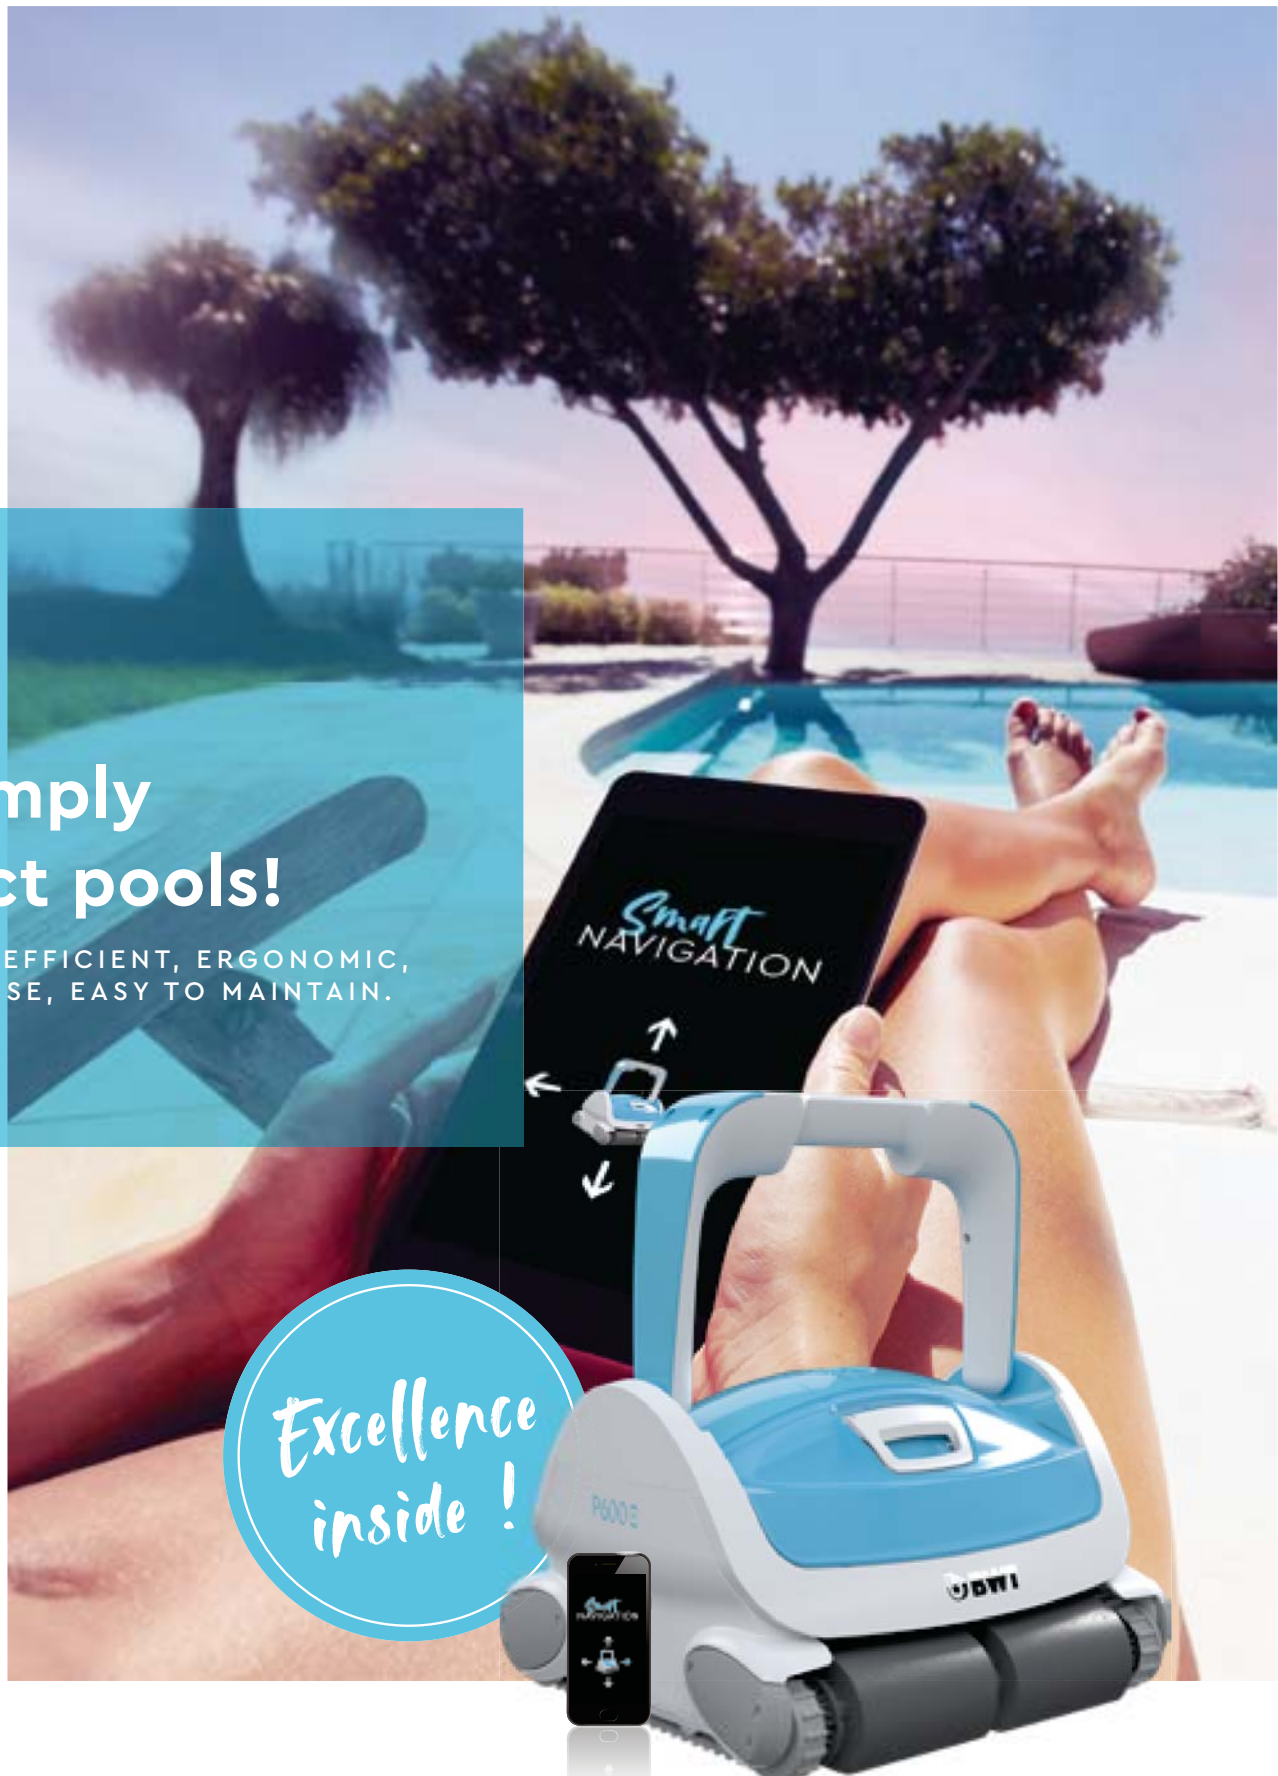

P LINE

For simply perfect pools!

POWERFUL, EFFICIENT, ERGONOMIC,
SIMPLE TO USE, EASY TO MAINTAIN.

Excellence
inside!

Excellence inside !

BWT ROBOTIC POOL CLEANERS, FOR SIMPLY PERFECT POOLS

Your pool reflects your lifestyle.
You always choose the best.
So does BWT.